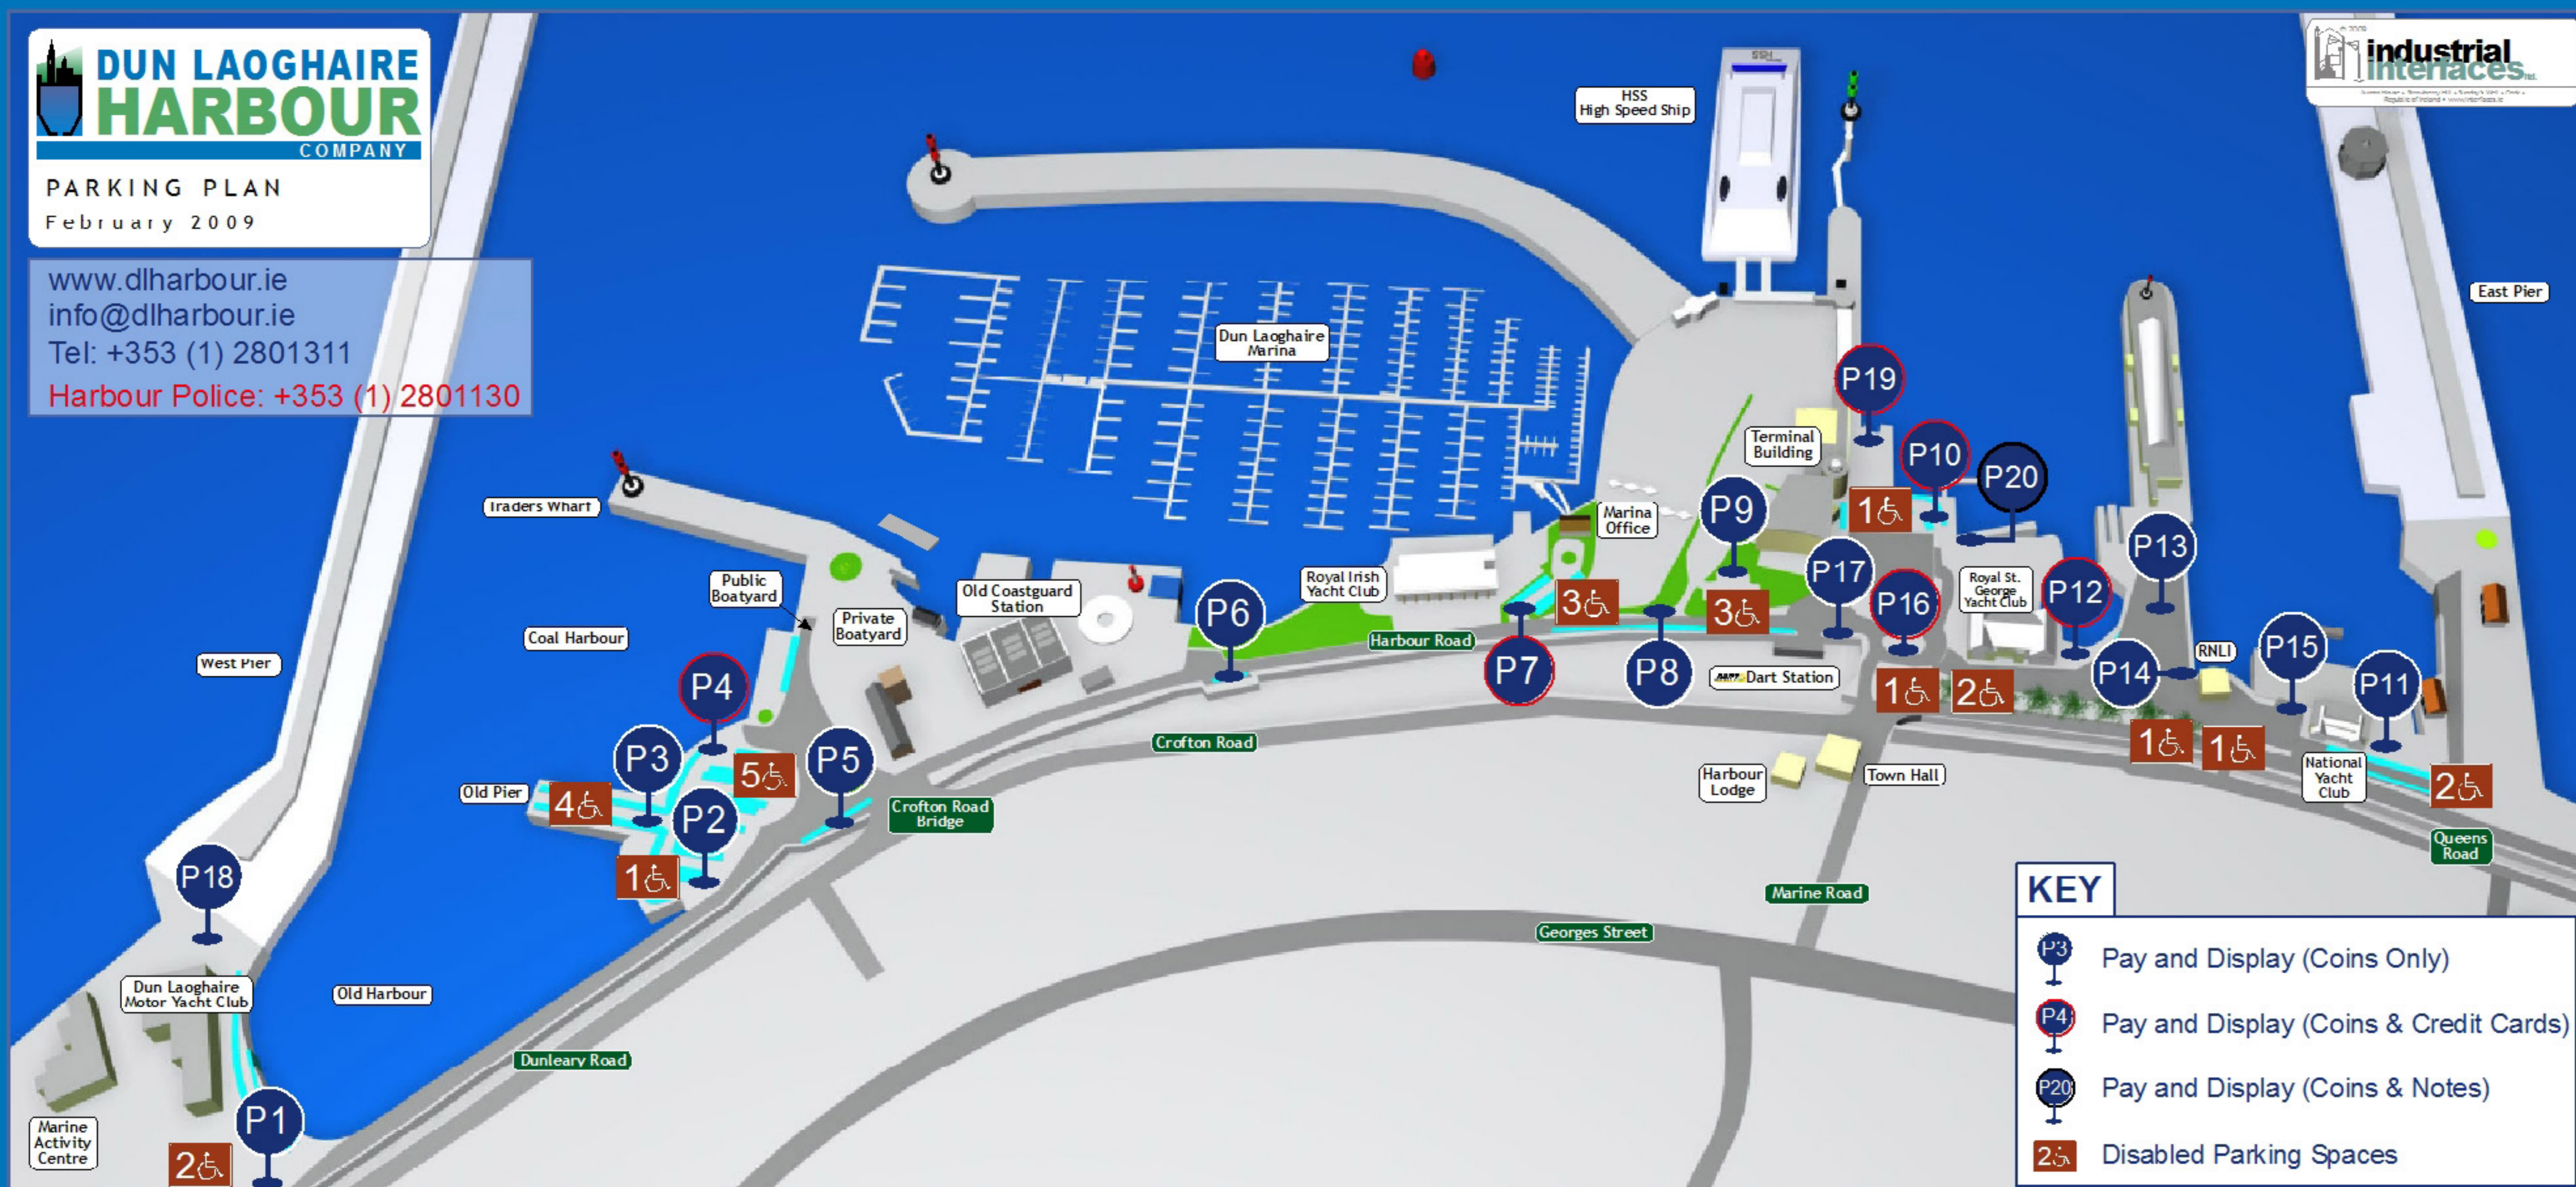

www.dlharbour.ie
info@dlharbour.ie
Tel: +353 (1) 2801311
Harbour Police: +353 (1) 2801130

M/C No.	Pay Station Location	Payment Type
1	WEST PIER	COINS ONLY
2	OLD H.B.R SLIP	COINS ONLY
3	OLD QUAY	COINS ONLY
4	STONE YARD	COINS & CREDIT CARDS
5	CROFTON BRIDGE	COINS ONLY
6	C.I.L	COINS ONLY
7	MARINA	COINS & CREDIT CARDS
8	STATION WALL	COINS ONLY
9	TERMINAL	COINS ONLY
10	U.G.C.P	COINS & CREDIT CARDS
11	EAST PIER	COINS ONLY
12	R.S.T.G.Y.C EAST	COINS & CREDIT CARDS
13	CARLISLE	COINS ONLY
14	R.N.L.I	COINS ONLY
15	N.Y.C WEST	COINS ONLY
16	R.S.T.G.Y.C WEST 1	COINS & CREDIT CARDS
17	R.S.T.G.Y.C WEST 2	COINS ONLY
18	D.M.Y.C	COINS ONLY
19	U.G.C.P 2	COINS & CREDIT CARDS
20	U.G.C.P	COINS & NOTES